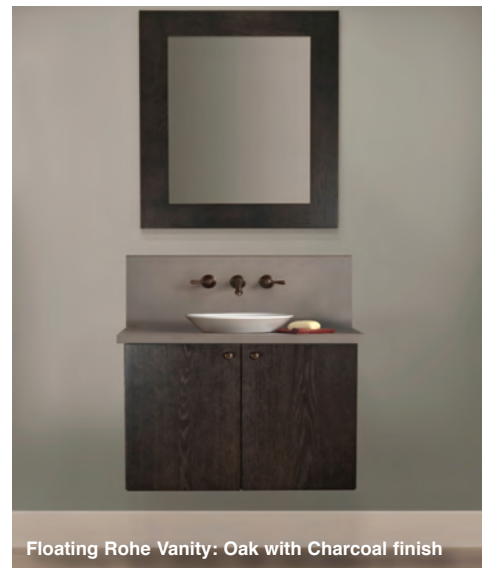

BLOEDORN LUMBER

BUILDING MATERIALS

Friendly Place. Serious Service.

trust this brand...

looking for something special?

Mckenzie Kitchen: Cherry with Briarwood finish & Black-Glaze

For traditional refinement to classic functionality to modern expression, Mid Continent® designs and builds furniture-quality cabinetry to fit in every room of your home. Team that with Bloedorn's 3-D design know-how and you get custom cabinetry that's distinctly yours.

MC mid continent CABINETRY

Ask a TEAMPro for free in-home measuring, planning and estimate.

Duncon Mud Room: Cherry with Harvest finish

Kitchen: Rohe Maple with Espresso finish

Floating Rohe Vanity: Oak with Charcoal finish