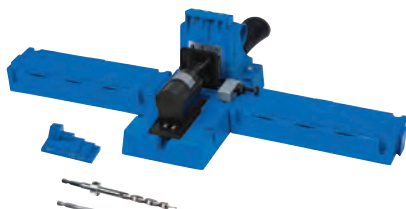

**Milwaukee Cheater Pipe Wrench**  
**\$69<sup>99</sup>**

- features a 3 length design which delivers maximum productivity to the user • 303578

**Milwaukee FAST-BACK Serrated Folding Knife**  
**\$19<sup>99</sup>**

- Spring-assisted opening permits one-handed operation
- Black oxide-coated stainless steel serrated blade • 302574

**Shop Vac Hardware 6 Gal. Wet/Dry Vacuum**  
**\$52<sup>99</sup>**

- 3.0 peak HP motor with super quiet housing
- Top carrying handle for easy mobility
- On-board cord wrap and accessory holder keeps everything together. 6' cord length • 369373